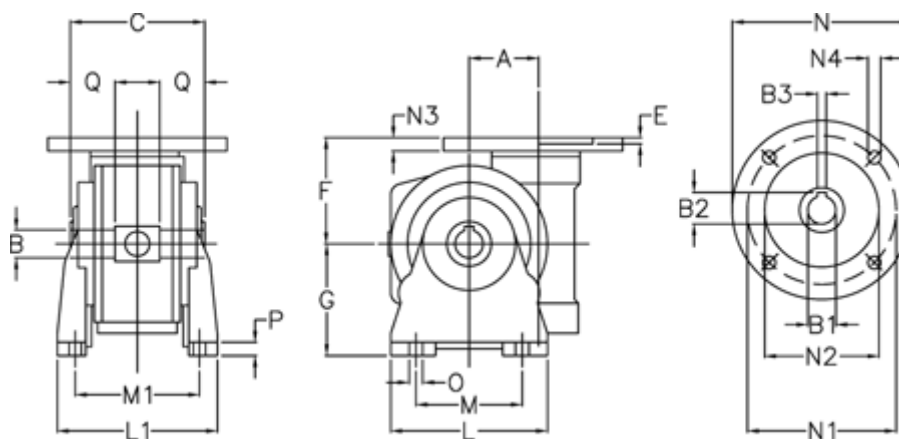

Article number: 3902049060328  
 Description: Worm gear  
 VF 49-V-60-71B14

## Measures

A	= 49.5	G	= 82	N3	= 10.5
B	= 25 H7	L	= 110	N4	= 6.5
B1 E7	= 14	L1	= 124	O	= 8.5
B2	= 16.3	M	= 63	P	= 12
B3 H9	= 5	M1	= 98.5	Q	= 22.5
C	= 82	N	= 105		
E	= 3	N1	= 85		
F	= 70	N2	= 70		